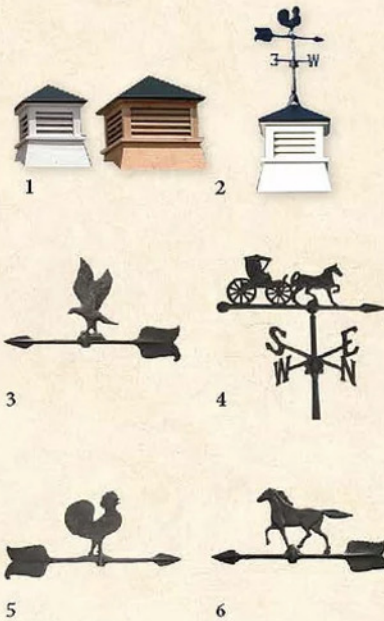

## MISCELLANEOUS OPTIONS

1. Treated ramp 48", 60", or 72" width
2. Steps and railing
3. Steps with landing
4. 4' Treated deck
5. Shelving
6. Loft Ladder

## CUPOLAS & WEATHERVANES

1. Cupolas: painted or cedar, 16" or 22"
2. 16" Painted cupola with weathervane
3. Eagle weathervane
4. Horse & Buggy weathervane
5. Rooster weathervane
6. Horse weathervane