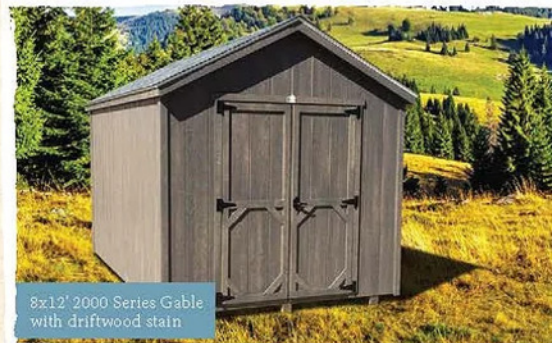

2000 Series GABLE

Our 2000 Series Gable offers plenty of storage at an affordable price. Includes 1/2" C.D.X. flooring with optional heavier floors available.

STANDARD FEATURES

FLOOR MODELS see page 7
1/2" C.D.X. plywood floor
Available in 2000 Series, Standard, Deluxe or Supreme

SIDEWALL HEIGHT
6'6" sidewalls

ROOF
Aluminum dripedge
6" Roof overhang front and back
6 pitch roof

CONSTRUCTION
Strongback Nailer
Primed Smartside siding
2x4" wall framing
2x4" single top-plate
4" Fascia Trim
Wall framing 24" o.c.

DOORS
52" double doors with USA made lockset

COMPARE WITH

Alpine Gable WITH 12" OVERHANG

2000 Series Gable Does Not Include:
12" roof overhang on all 4 sides
lofts
air vents
3/4" or 2x6" T.G. flooring

2000 Series Includes:
2x4" single top plate
6" roof overhang front and back
1/2" C.D.X. plywood floor
12' wide 2000 Series floor width: 11' 5 1/2"

BUILDING SIZES

WIDTH	DEPTH						HEIGHT	
	8'	10'	12'	14'	16'	20'		24'
8'		•	•				9' 1"	
10'	•	•	•	•	•		9' 7"	
12'*					•	•	10'	

*12' wide 2000 Series floor width: 11' 5 1/2"