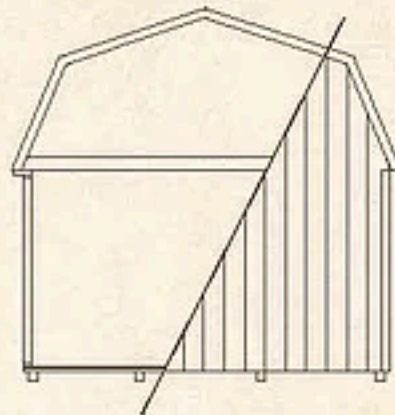

Alpine Barnstyle

WITH 6'6" HIGH SIDEWALLS

BARNSTYLE 6'6"

www.alpinestructures.net

STANDARD FEATURES

FLOOR MODELS see page 7

Available in Standard, Deluxe or Supreme

SIDEWALL HEIGHT

52" double doors with USA made lockset

POPULAR OPTIONS

Windows

30 year dimensional shingles

Cupola

Weathervane

BUILDING SIZES

WIDTH	DEPTH										STD. HEIGHT	LOFT(S)
	8'	10'	12'	14'	16'	20'	24'	28'	32'			
8'	•	•	•								11'	2'
10'		•	•	•	•	•					11' 10"	4'
12'			•	•	•	•	•				12' 2"	two 4'
14'				•	•	•	•	•			12' 6"	two 4'
16'					•	•	•	•	•		12' 8"	two 4'

12x24' with vinyl siding, 30 yr. dim. shingles and 72" doors

16x24' Barnstyle with 24x27" windows and shutters, loft door, 10' ridgetite and ridgevent, and custom ramp

16x24' with garage door, 8' sidewalls, window, and 30 year dim. shingles